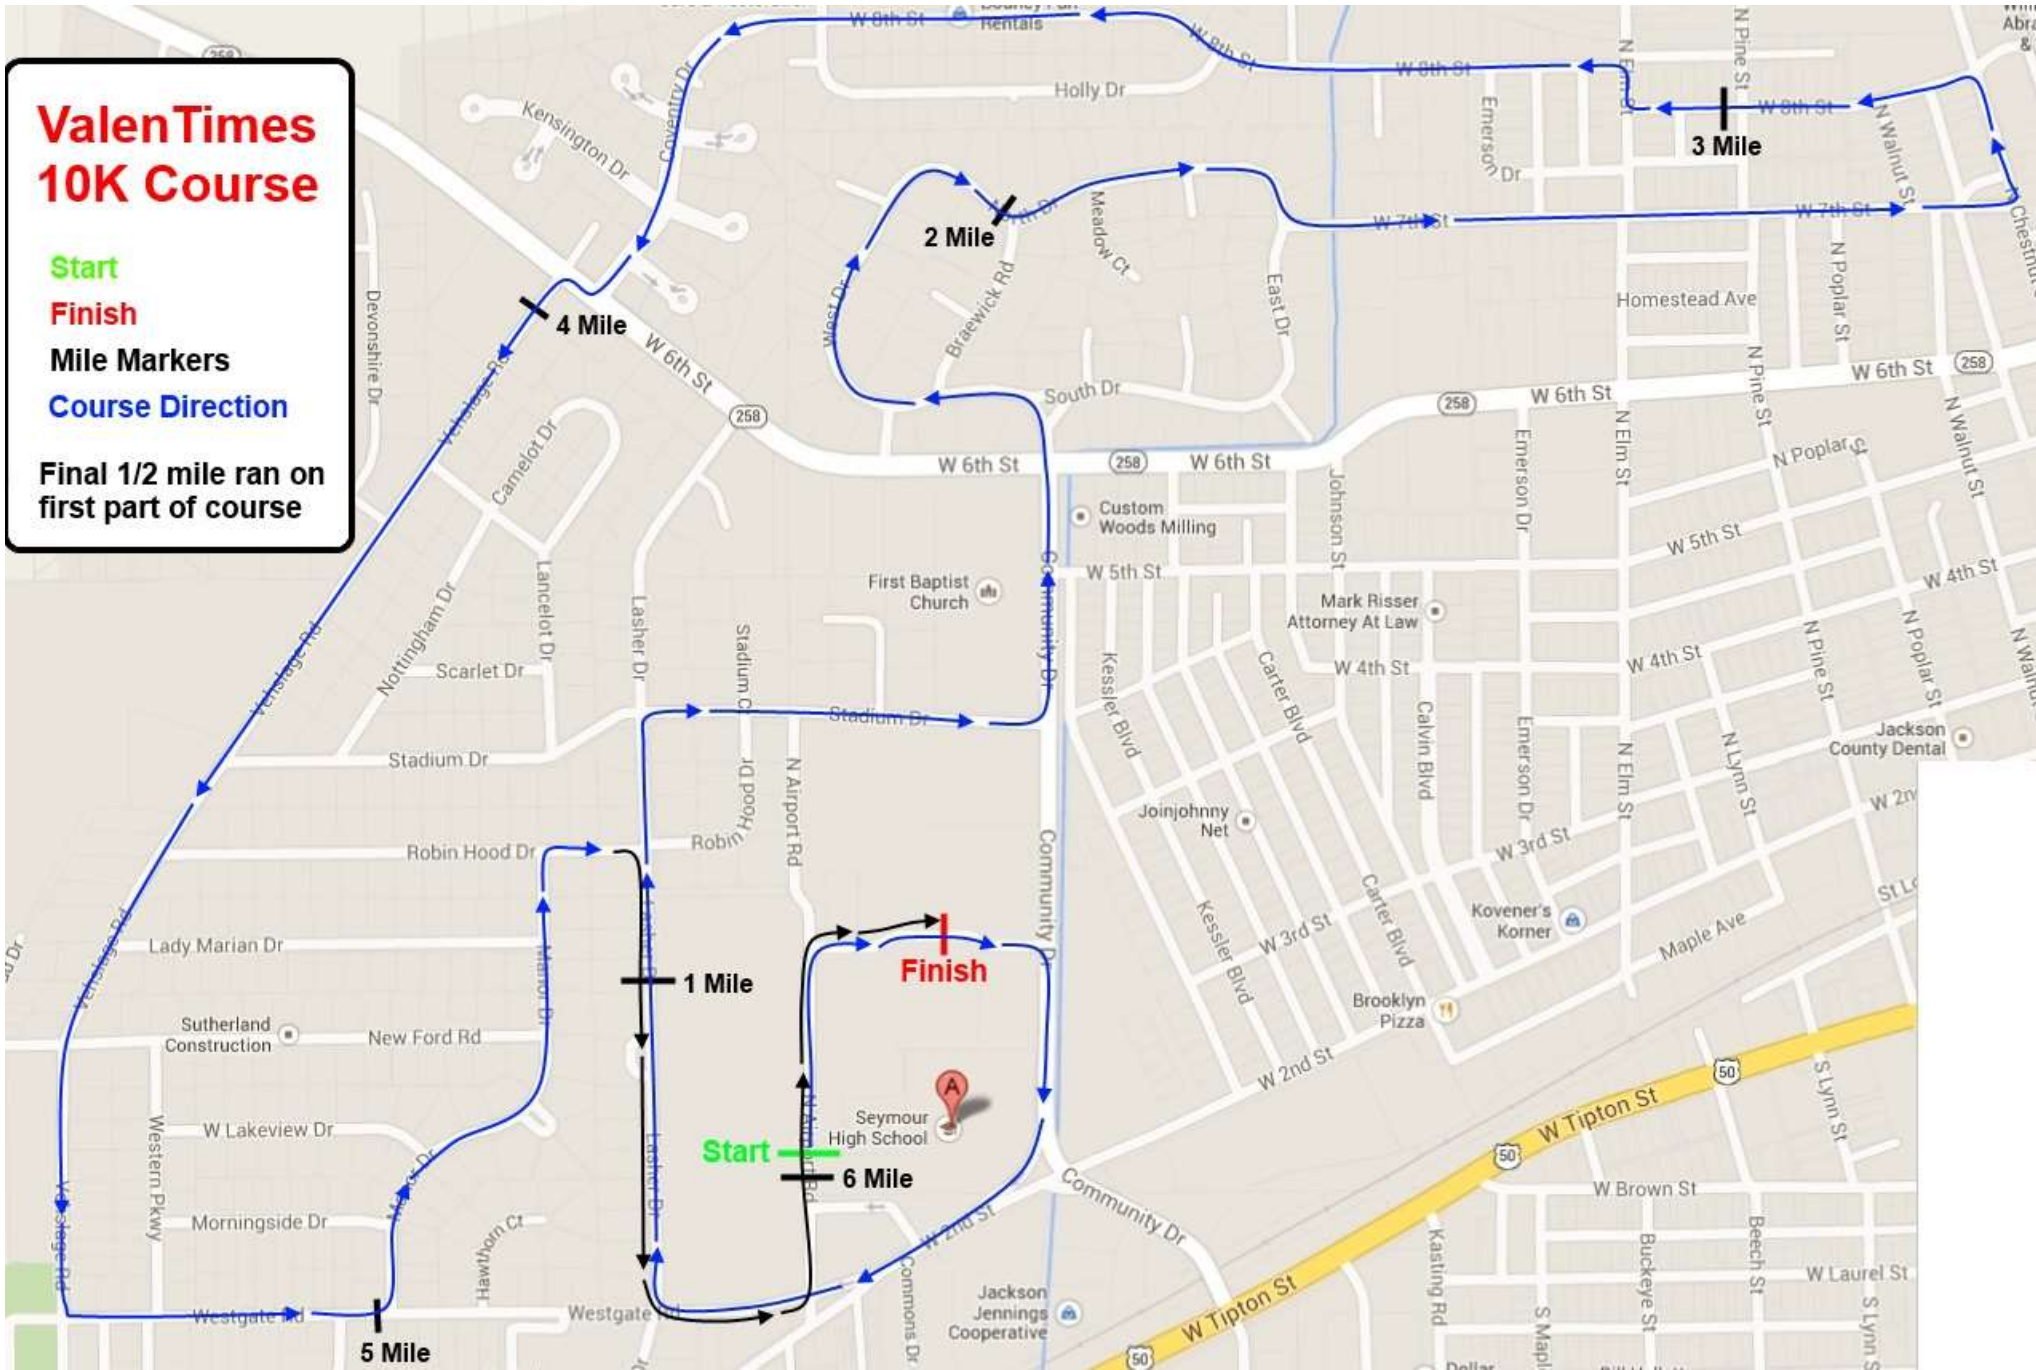

ValenTimes 10K Course

Start

Finish

Mile Markers

Course Direction

Final 1/2 mile ran on first part of course

Volunteers will be stationed throughout the course to provide assistance if needed.

—

Mile markers will be posted along the course. At each marker, a volunteer will be giving split times.

—

The course water station is located on the corner of W 6th Street and South/East Drive.