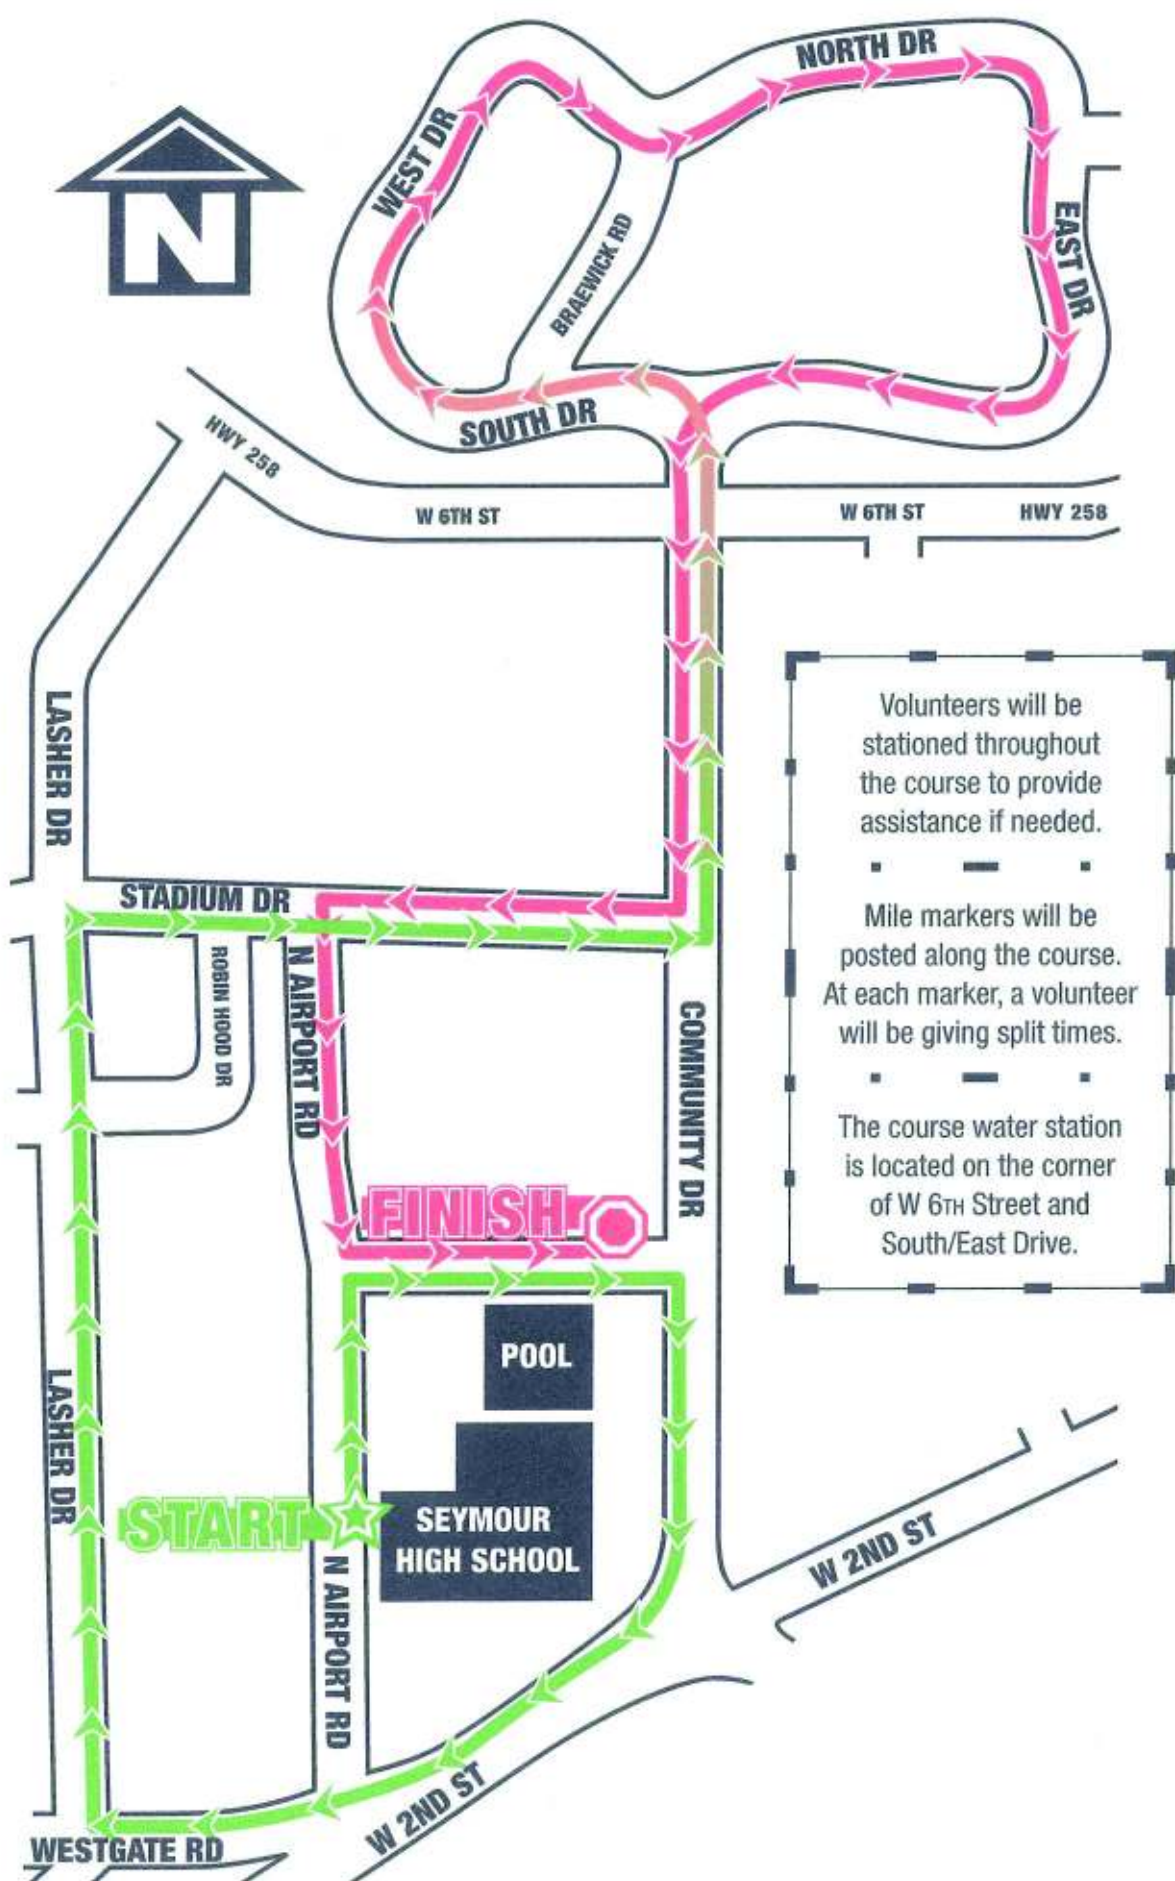

ValenTimes 10K Course

Start

Finish

Mile Markers

Course Direction

Final 1/2 mile ran on first part of course

Volunteers will be stationed throughout the course to provide assistance if needed.

—

Mile markers will be posted along the course. At each marker, a volunteer will be giving split times.

—

The course water station is located on the corner of W 6th Street and South/East Drive.